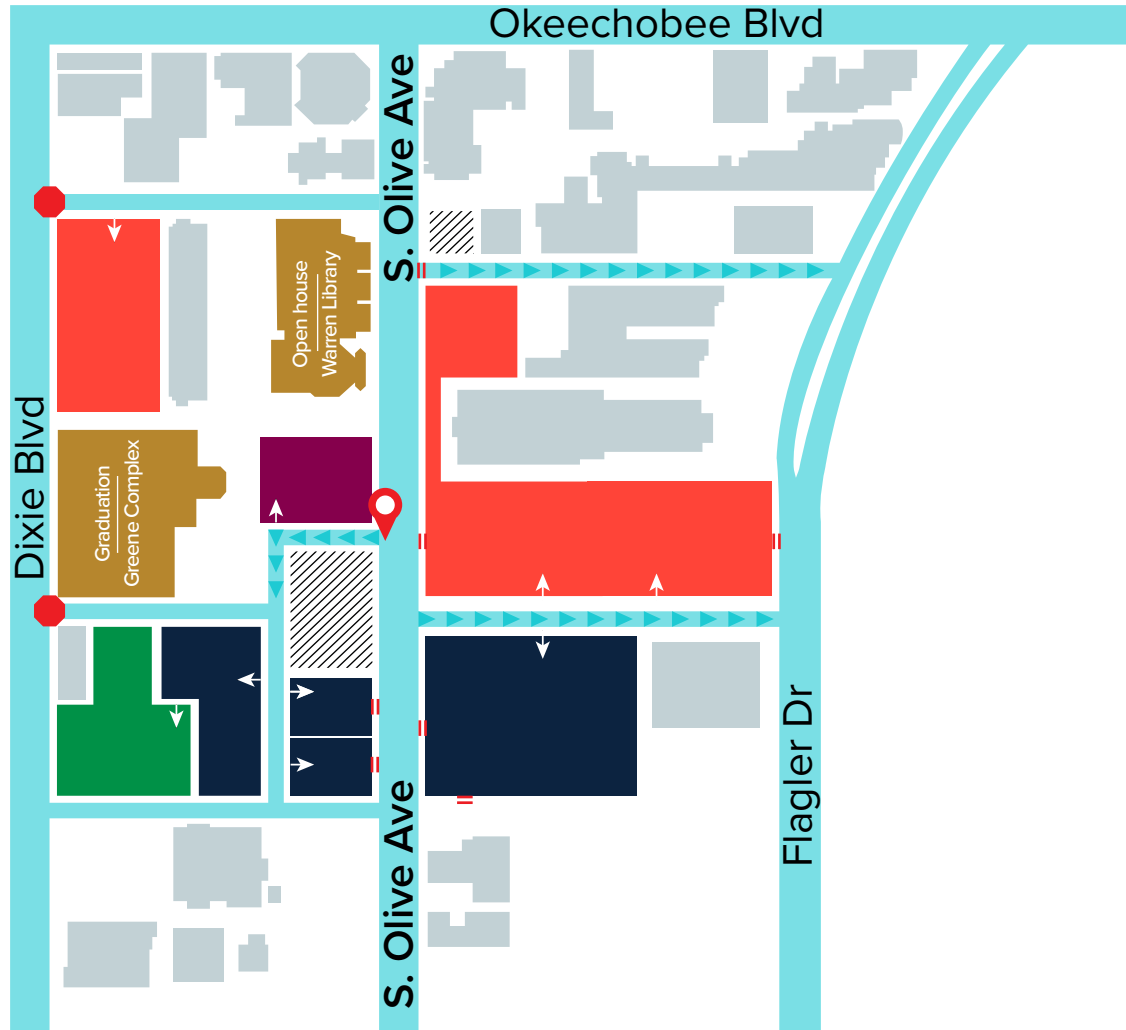

Commencement Parking Map

2024

PARKING KEY

	Event Spaces		Construction Zone
	ADA Parking Entrance		No Entrance from Dixie Blvd Right Turn Only for Exit on to Dixie Blvd
	Graduate Parking Entrance		Pedestrian Drop-Off Entrance *
	Guest Self-Parking Entrance		One Way Streets
	Overflow Parking Entrance		Barricades

*Address for Rideshare/Pedestrian Drop-Off Zone: 300 Gruber Place, West Palm Beach, FL 33401